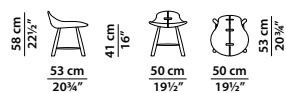

Palletised box equipped with two sensors to check for any damage during transport. (Refer to "Important information").

50 x 53 h58

Pouf. Pouf.

80 x 70 h60

Poltroncina. Little armchair.

180 x 90 h60

Divano. Sofa