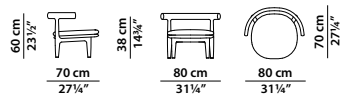

Palletised box equipped with two sensors to check for any damage during transport. (Refer to "Important information").

50 x 53 h58

Pouf. Pouf.

80 x 70 h60

Poltroncina. Little armchair.

180 x 90 h60

Divano. Sofa