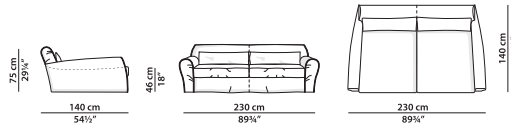

Nabuck Charcoal

Texture Day Wave

Texture Day Chevron

Texture Day Thick Line

Sofa.

L	P	H	
230	140	75	cm
W	D	H	
89.75	54.5	29.25	inch

6% surcharge for sofa frame divided into 2 parts with single leather cover.

Sofa.

L	P	H	
270	140	75	cm
W	D	H	
105.25	54.5	29.25	inch

6% surcharge for sofa frame divided into 2 parts with single leather cover.