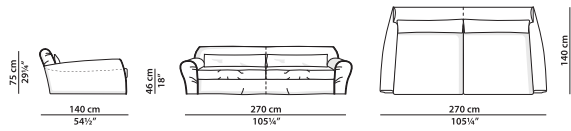

Nabuck Charcoal

Texture Day Wave

Texture Day Chevron

Texture Day Thick Line

Sofa.

L	P	H	
230	140	75	cm
W	D	H	
89.75	54.5	29.25	inch

6% surcharge for sofa frame divided into 2 parts with single leather cover.

Sofa.

L	P	H	
270	140	75	cm
W	D	H	
105.25	54.5	29.25	inch

6% surcharge for sofa frame divided into 2 parts with single leather cover.