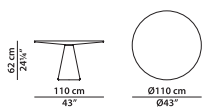

... ..

Coffee table.

L	P	H	
110	110	33	cm
W	D	H	
43	43	12.75	inch

Coffee table.

L	P	H	
110	110	62	cm
W	D	H	
43	43	24.25	inch

Coffee table.

L	P	H	
30	30	72	cm
W	D	H	
11.75	11.75	28	inch

Coffee table.

L	P	H	
50	50	50	cm
W	D	H	
19.5	19.5	19.5	inch

Coffee table.

L	P	H	
80	80	41	cm
W	D	H	
31.25	31.25	16	inch

Coffee table.

L	P	H	
80	80	62	cm
W	D	H	
31.25	31.25	24.25	inch