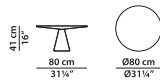

... ..

Coffee table.

L	P	H	
110	110	33	cm
W	D	H	
43	43	12.75	inch

Coffee table.

L	P	H	
110	110	62	cm
W	D	H	
43	43	24.25	inch

Coffee table.

L	P	H	
30	30	72	cm
W	D	H	
11.75	11.75	28	inch

Coffee table.

L	P	H	
50	50	50	cm
W	D	H	
19.5	19.5	19.5	inch

Coffee table.

L	P	H	
80	80	41	cm
W	D	H	
31.25	31.25	16	inch

Coffee table.

L	P	H	
80	80	62	cm
W	D	H	
31.25	31.25	24.25	inch