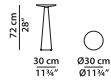

... ..

Coffee table.

L	P	H	
110	110	33	cm
W	D	H	
43	43	12.75	inch

Coffee table.

L	P	H	
110	110	62	cm
W	D	H	
43	43	24.25	inch

Coffee table.

L	P	H	
30	30	72	cm
W	D	H	
11.75	11.75	28	inch

Coffee table.

L	P	H	
50	50	50	cm
W	D	H	
19.5	19.5	19.5	inch

Coffee table.

L	P	H	
80	80	41	cm
W	D	H	
31.25	31.25	16	inch

Coffee table.

L	P	H	
80	80	62	cm
W	D	H	
31.25	31.25	24.25	inch