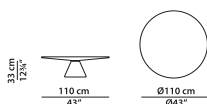

... ..

Coffee table.

L	P	H	
110	110	33	cm
W	D	H	
43	43	12.75	inch

Coffee table.

L	P	H	
110	110	62	cm
W	D	H	
43	43	24.25	inch

Coffee table.

L	P	H	
30	30	72	cm
W	D	H	
11.75	11.75	28	inch

Coffee table.

L	P	H	
50	50	50	cm
W	D	H	
19.5	19.5	19.5	inch

Coffee table.

L	P	H	
80	80	41	cm
W	D	H	
31.25	31.25	16	inch

Coffee table.

L	P	H	
80	80	62	cm
W	D	H	
31.25	31.25	24.25	inch