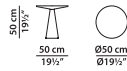

... ..

Coffee table.

L	P	H	
110	110	33	cm
W	D	H	
43	43	12.75	inch

Coffee table.

L	P	H	
110	110	62	cm
W	D	H	
43	43	24.25	inch

Coffee table.

L	P	H	
30	30	72	cm
W	D	H	
11.75	11.75	28	inch

Coffee table.

L	P	H	
50	50	50	cm
W	D	H	
19.5	19.5	19.5	inch

Coffee table.

L	P	H	
80	80	41	cm
W	D	H	
31.25	31.25	16	inch

Coffee table.

L	P	H	
80	80	62	cm
W	D	H	
31.25	31.25	24.25	inch